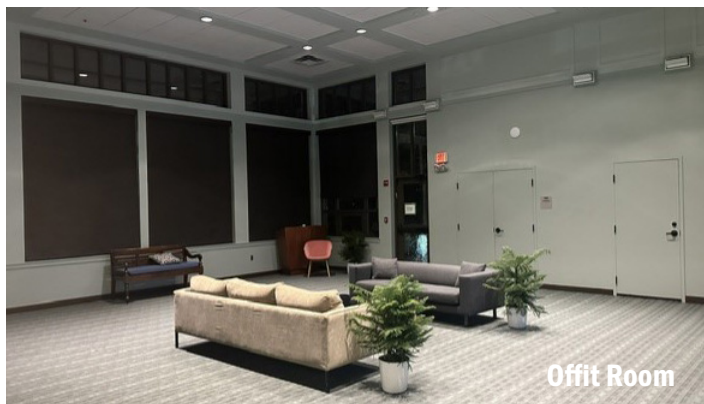

SPACE	CAPACITY	FEATURES
Beit Midrash	110 people	
Courtyard (outdoor)	50 people	
Ordis Hall	293 lecture style 200 dinner, dancing 240 dinner	Stage available
Offit Room	100 lecture style 50 dinner & dancing 60 dinner only	
Sanctuary	250 people	Livestreaming available
Classroom 101	12 people	
Classroom 102	25 people	
Rooms 103, 104, 105, 106 & 107	16 people	
Conference Room	14 people	Owl video camera available